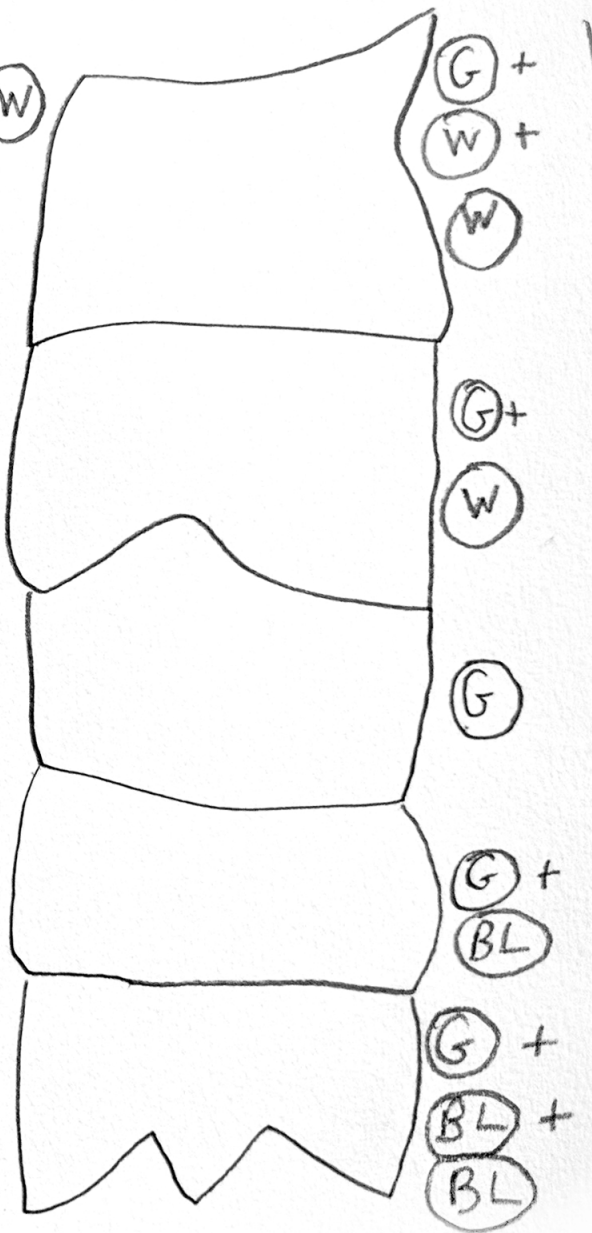

(W) = white  
(bl) = black

(B) = 1 drop blue

(Y) = 1 drop yellow

(G) = 1 drop green

BLUE

Yellow

GREEN

TINTS  
and  
SHADES